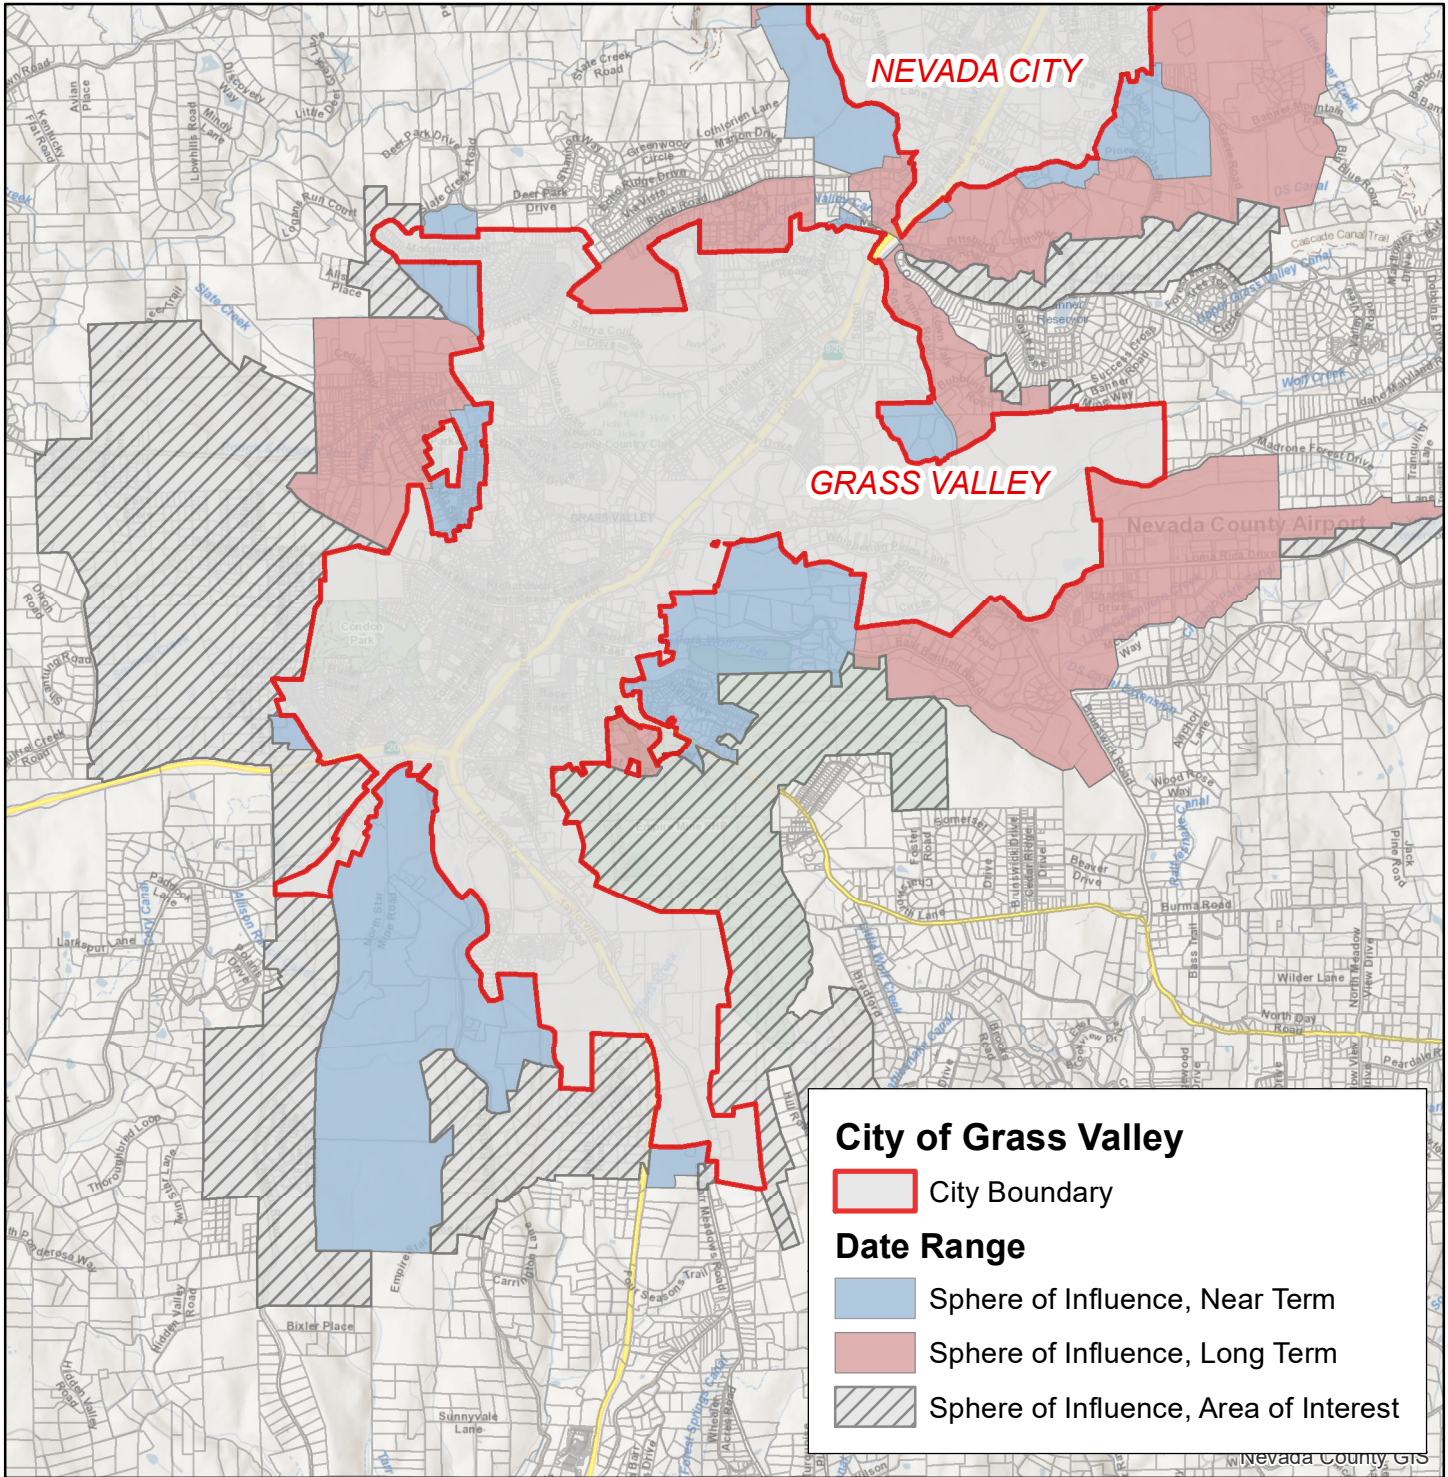

Grass Valley City Boundary and Adopted Sphere of Influence (LAFCo June 20, 2024)

Map prepared by LAFCo staff using information provided by County GIS