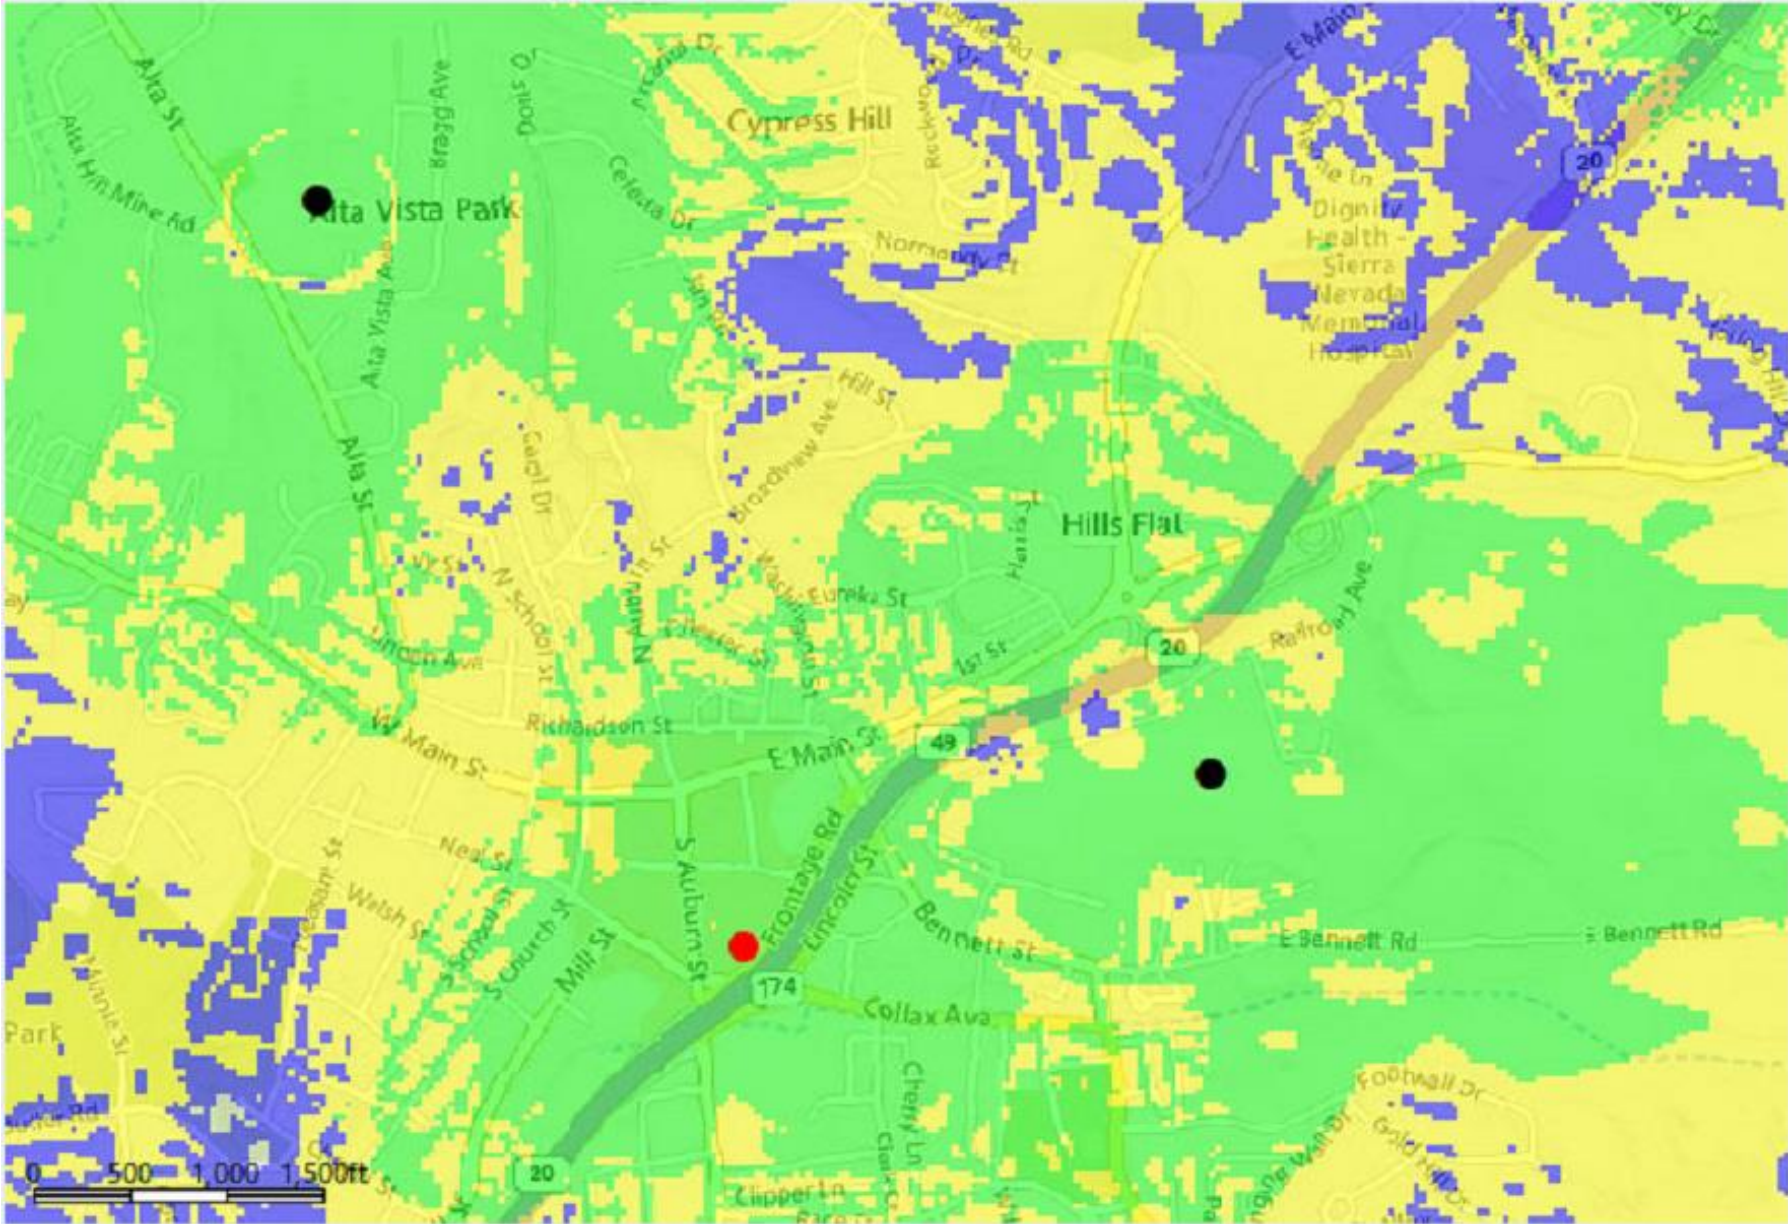

# CVL01084 (Clock Tower) Coverage Map

**March 2026**

© 2024 AT&T Intellectual Property. AT&T and globe logo are registered trademarks and service marks of AT&T Intellectual Property and/or AT&T affiliated companies. All other marks are the property of their respective owners.

# Coverage without Clock Tower - LTE 700

## Legends

	Reliable Service Indoors / outdoors
	Reliable service in Transit / Less Reliable service indoor
	Reliable service outdoors only
	Clock Tower Site
	Surrounding Existing Sites

# Existing Coverage LTE 700 + Clock Tower at 65'