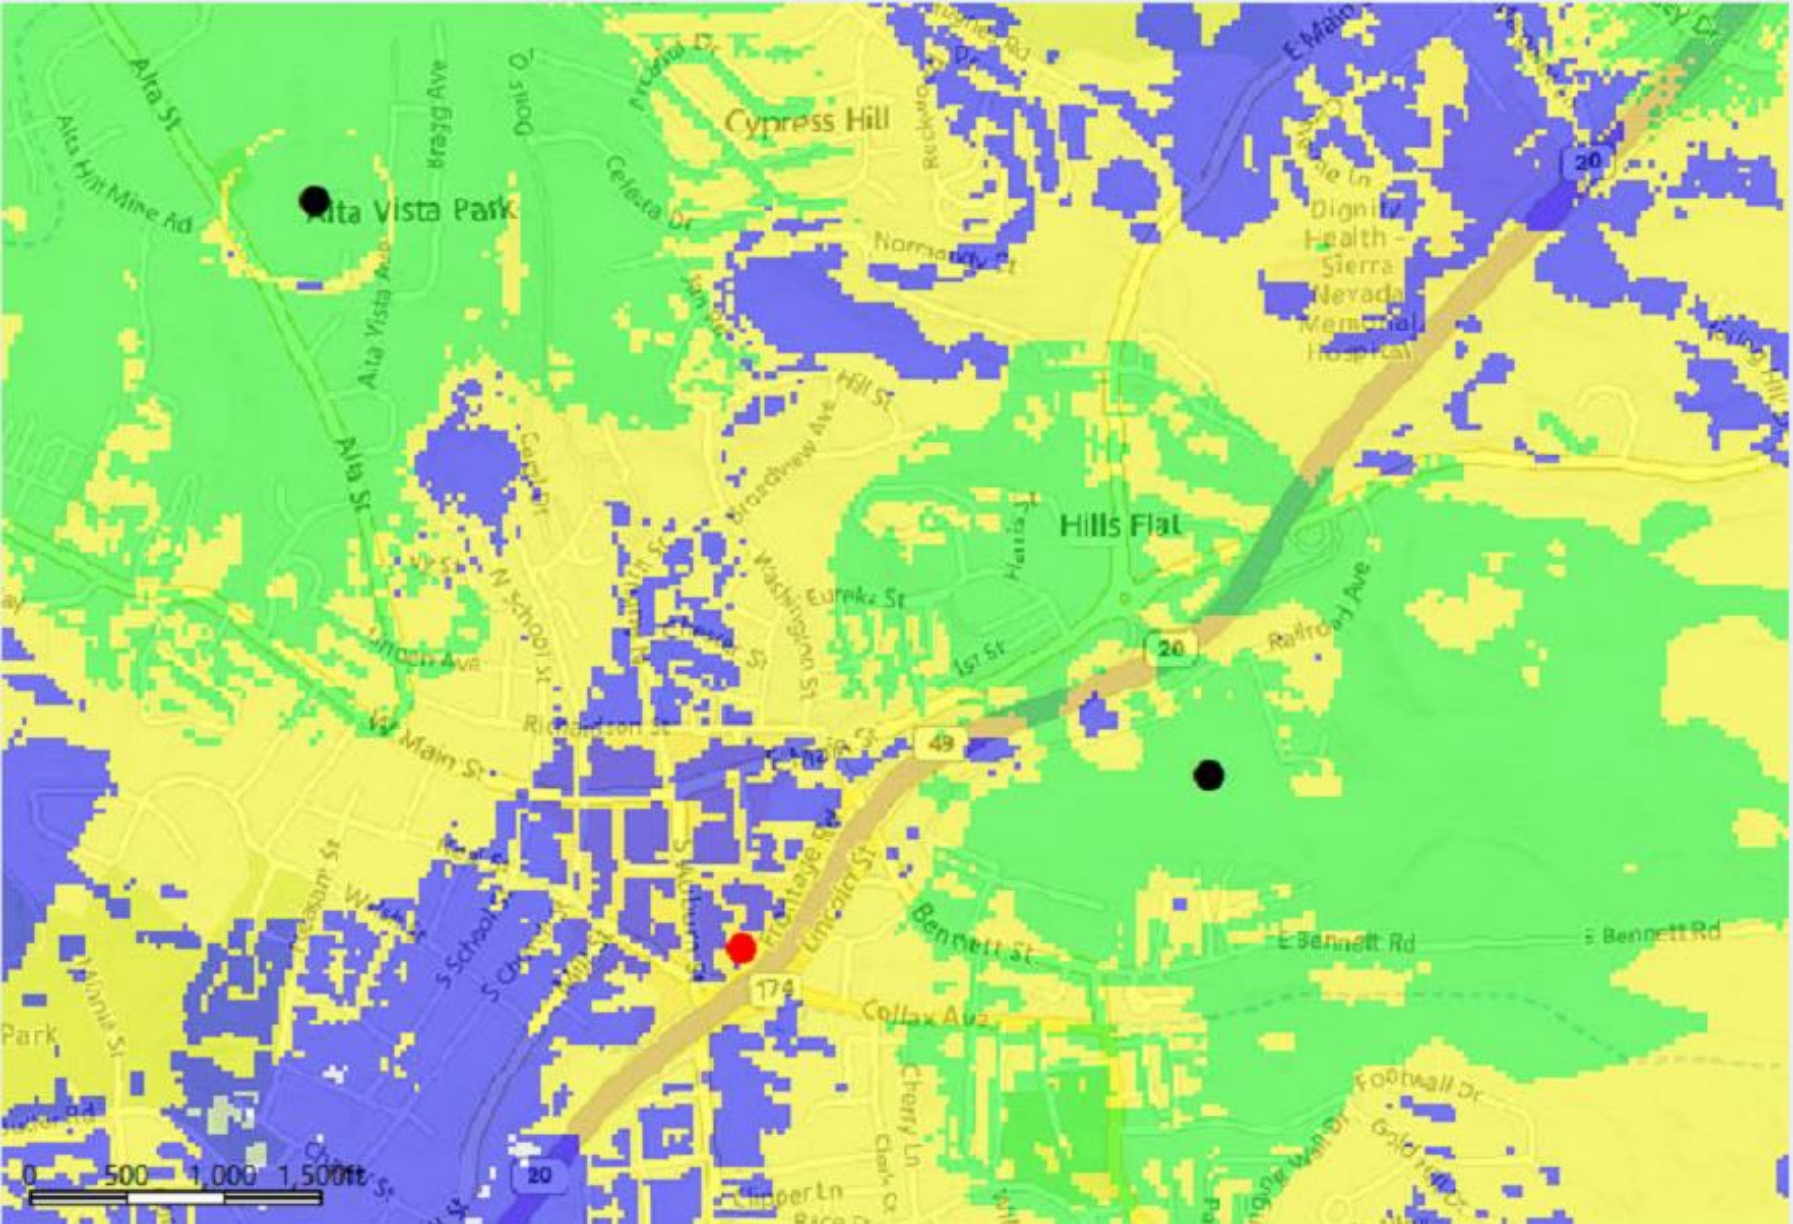

# CVL01084 (Clock Tower) Coverage Map

**March 2026**

© 2024 AT&T Intellectual Property. AT&T and globe logo are registered trademarks and service marks of AT&T Intellectual Property and/or AT&T affiliated companies. All other marks are the property of their respective owners.

# Coverage without Clock Tower - LTE 700

# Existing Coverage LTE 700 + Clock Tower at 65'