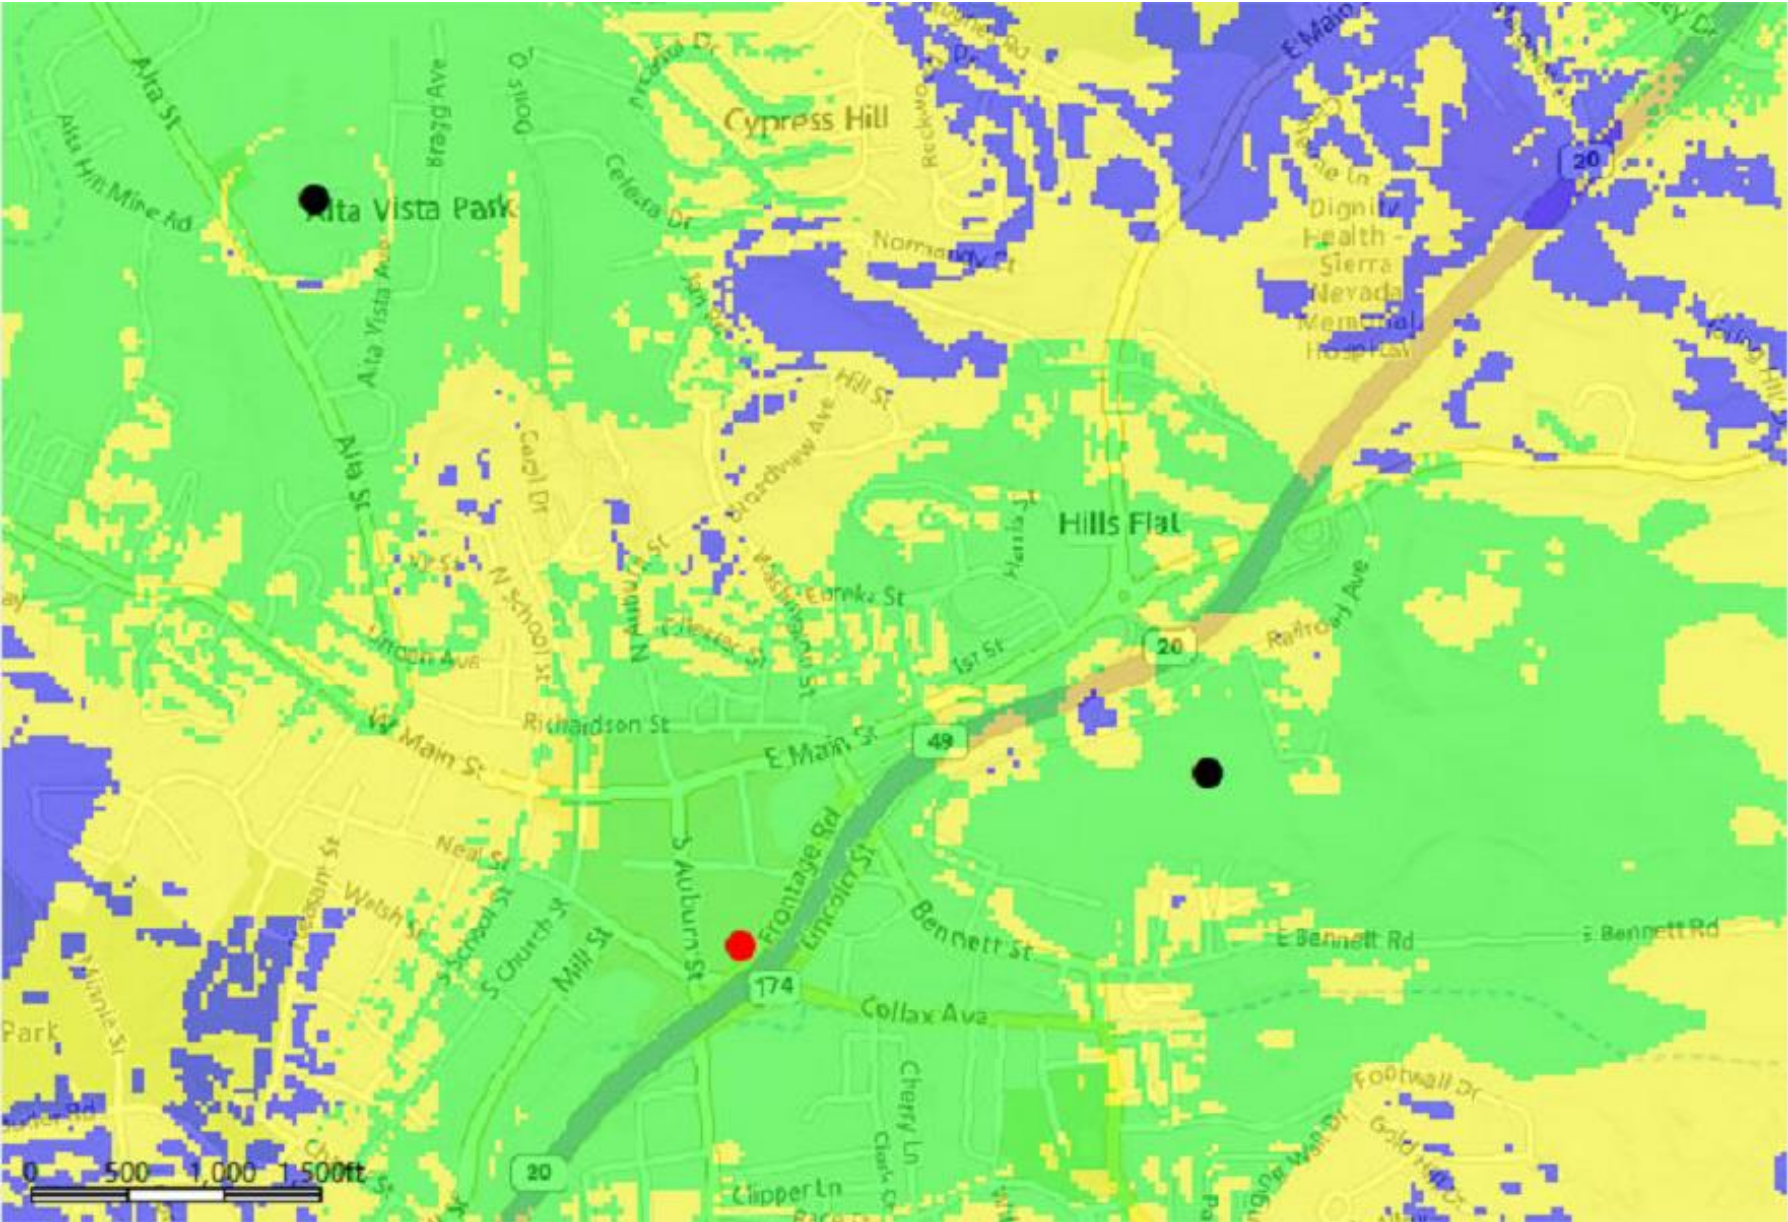

## Legends

	Reliable Service Indoors / outdoors
	Reliable service in Transit / Less Reliable service indoor
	Reliable service outdoors only
	Clock Tower Site
	Surrounding Existing Sites

# Existing Coverage LTE 700 + Clock Tower at 65'

# Existing Coverage LTE 700 + Clock Tower at 70'